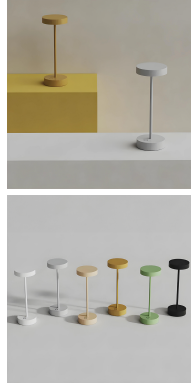

PROJECT : _____
SALE : _____

Lampitude

Product

Dimension

Specification

SERIES	: STANDY
ITEM CODE	: 321333
DESCRIPTION	: RECHARGEABLE TABLE LAMP
SIZE	: Ø90 X H212 (MM)
INSTALLATION	: STANDING
DRILL SIZE	: -
WEIGHT	: 0.82 KG
MATERIAL	: ALUMINIUM
COLOR	: MATT GOLD
REFLECTOR	: -
DIFFUSER	: SEMI-FROSTED
IP RATING	: 54
LIGHT SOURCES	: LED
WATTS	: 2.2W
INPUT VOLTAGE	: 5V
OUTPUT VOLTAGE	: -
CCT	: 2700K / 3000K
CRI	: ≥80
BEAM ANGLE	: DIFFUSED BEAM
LUMEN POWER	: 185LM / 192LM
AMBIENT TEMP	: -20°C to +40°C
LIFETIME	: -
ACCESSORIES	: WITH CONNECTING CHARGING BASE INCLUDED / DC 5V 1A POWER ADAPTER NOT INCLUDED
REMARKS	: LITHIUM BATTERY 2*2200mAh , TOUCH SWITCH FOR CONTROL , CHARGING TIME TIME: 6H , WORKING TIME 12H