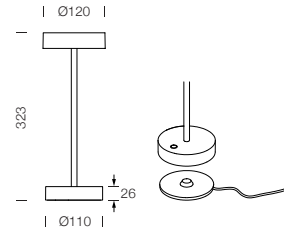

PROJECT : _____
SALE : _____

Lampitude

Product

Dimension

Specification

SERIES	: STANDY
ITEM CODE	: 321333
DESCRIPTION	: RECHARGEABLE TABLE LAMP
SIZE	: Ø90 X H212 (MM)
INSTALLATION	: STANDING
DRILL SIZE	: -
WEIGHT	: 0.82 KG
MATERIAL	: ALUMINIUM
COLOR	: MATT GOLD
REFLECTOR	: -
DIFFUSER	: SEMI-FROSTED
IP RATING	: 54
LIGHT SOURCES	: LED
WATTS	: 2.2W
INPUT VOLTAGE	: 5V
OUTPUT VOLTAGE	: -
CCT	: 2700K / 3000K
CRI	: ≥80
BEAM ANGLE	: DIFFUSED BEAM
LUMEN POWER	: 185LM / 192LM
AMBIENT TEMP	: -20°C to +40°C
LIFETIME	: -
ACCESSORIES	: WITH CONNECTING CHARGING BASE INCLUDED / DC 5V 1A POWER ADAPTER NOT INCLUDED
REMARKS	: LITHIUM BATTERY 2*2200mAh , TOUCH SWITCH FOR CONTROL , CHARGING TIME TIME: 6H , WORKING TIME 12H