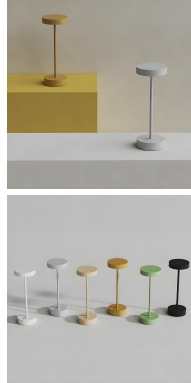

PROJECT : _____
SALE : _____

Lampitude

Product

Dimension

Specification

SERIES	: STANDY
ITEM CODE	: 321332
DESCRIPTION	: RECHARGEABLE TABLE LAMP
SIZE	: Ø90 X H212 (MM)
INSTALLATION	: STANDING
DRILL SIZE	: -
WEIGHT	: 0.82 KG
MATERIAL	: ALUMINIUM
COLOR	: MATT CHROME
REFLECTOR	: -
DIFFUSER	: SEMI-FROSTED
IP RATING	: 54
LIGHT SOURCES	: LED
WATTS	: 2.2W
INPUT VOLTAGE	: 5V
OUTPUT VOLTAGE	: -
CCT	: 2700K / 3000K
CRI	: ≥80
BEAM ANGLE	: DIFFUSED BEAM
LUMEN POWER	: 185LM / 192LM
AMBIENT TEMP	: -20°C to +40°C
LIFETIME	: -
ACCESSORIES	: WITH CONNECTING CHARGING BASE INCLUDED / DC 5V 1A POWER ADAPTER NOT INCLUDED
REMARKS	: LITHIUM BATTERY 2*2200mAh , TOUCH SWITCH FOR CONTROL , CHARGING TIME TIME: 6H , WORKING TIME 12H