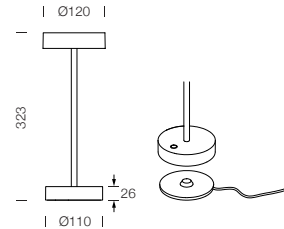

PROJECT : _____
SALE : _____

Lampitude

Product

Dimension

Specification

SERIES	: STANDY
ITEM CODE	: 321332
DESCRIPTION	: RECHARGEABLE TABLE LAMP
SIZE	: Ø90 X H212 (MM)
INSTALLATION	: STANDING
DRILL SIZE	: -
WEIGHT	: 0.82 KG
MATERIAL	: ALUMINIUM
COLOR	: MATT CHROME
REFLECTOR	: -
DIFFUSER	: SEMI-FROSTED
IP RATING	: 54
LIGHT SOURCES	: LED
WATTS	: 2.2W
INPUT VOLTAGE	: 5V
OUTPUT VOLTAGE	: -
CCT	: 2700K / 3000K
CRI	: ≥80
BEAM ANGLE	: DIFFUSED BEAM
LUMEN POWER	: 185LM / 192LM
AMBIENT TEMP	: -20°C to +40°C
LIFETIME	: -
ACCESSORIES	: WITH CONNECTING CHARGING BASE INCLUDED / DC 5V 1A POWER ADAPTER NOT INCLUDED
REMARKS	: LITHIUM BATTERY 2*2200mAh , TOUCH SWITCH FOR CONTROL , CHARGING TIME TIME: 6H , WORKING TIME 12H