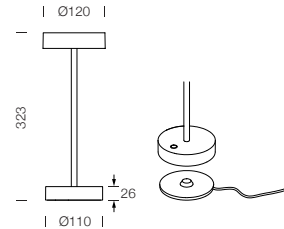

PROJECT : _____
SALE : _____

Lampitude

Product

Dimension

Specification

SERIES	: STANDY
ITEM CODE	: 321303
DESCRIPTION	: RECHARGEABLE TABLE LAMP
SIZE	: Ø90 X H212 (MM)
INSTALLATION	: STANDING
DRILL SIZE	: -
WEIGHT	: 0.82 KG
MATERIAL	: ALUMINIUM
COLOR	: SAND
REFLECTOR	: -
DIFFUSER	: SEMI-FROSTED
IP RATING	: 54
LIGHT SOURCES	: LED
WATTS	: 2.2W
INPUT VOLTAGE	: 5V
OUTPUT VOLTAGE	: -
CCT	: 2700K / 3000K
CRI	: ≥80
BEAM ANGLE	: DIFFUSED BEAM
LUMEN POWER	: 185LM / 192LM
AMBIENT TEMP	: -20°C to +40°C
LIFETIME	: -
ACCESSORIES	: WITH CONNECTING CHARGING BASE INCLUDED / DC 5V 1A POWER ADAPTER NOT INCLUDED
REMARKS	: LITHIUM BATTERY 2*2200mAh , TOUCH SWITCH FOR CONTROL , CHARGING TIME TIME: 6H , WORKING TIME 12H