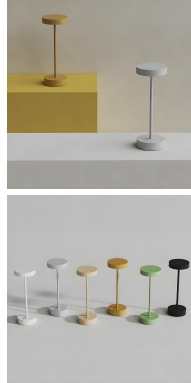

PROJECT : _____
SALE : _____

Lampitude

Product

Dimension

Specification

SERIES	: STANDY
ITEM CODE	: 321303
DESCRIPTION	: RECHARGEABLE TABLE LAMP
SIZE	: Ø90 X H212 (MM)
INSTALLATION	: STANDING
DRILL SIZE	: -
WEIGHT	: 0.82 KG
MATERIAL	: ALUMINIUM
COLOR	: SAND
REFLECTOR	: -
DIFFUSER	: SEMI-FROSTED
IP RATING	: 54
LIGHT SOURCES	: LED
WATTS	: 2.2W
INPUT VOLTAGE	: 5V
OUTPUT VOLTAGE	: -
CCT	: 2700K / 3000K
CRI	: ≥80
BEAM ANGLE	: DIFFUSED BEAM
LUMEN POWER	: 185LM / 192LM
AMBIENT TEMP	: -20°C to +40°C
LIFETIME	: -
ACCESSORIES	: WITH CONNECTING CHARGING BASE INCLUDED / DC 5V 1A POWER ADAPTER NOT INCLUDED
REMARKS	: LITHIUM BATTERY 2*2200mAh , TOUCH SWITCH FOR CONTROL , CHARGING TIME TIME: 6H , WORKING TIME 12H