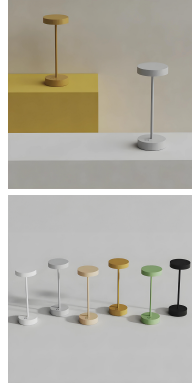

PROJECT : _____
SALE : _____

Lampitude

Product

Dimension

Specification

SERIES	: STANDY
ITEM CODE	: 321302
DESCRIPTION	: RECHARGEABLE TABLE LAMP
SIZE	: Ø90 X H212 (MM)
INSTALLATION	: STANDING
DRILL SIZE	: -
WEIGHT	: 0.82 KG
MATERIAL	: ALUMINIUM
COLOR	: SIGNAL BLACK
REFLECTOR	: -
DIFFUSER	: SEMI-FROSTED
IP RATING	: 54
LIGHT SOURCES	: LED
WATTS	: 2.2W
INPUT VOLTAGE	: 5V
OUTPUT VOLTAGE	: -
CCT	: 2700K / 3000K
CRI	: ≥80
BEAM ANGLE	: DIFFUSED BEAM
LUMEN POWER	: 185LM / 192LM
AMBIENT TEMP	: -20°C to +40°C
LIFETIME	: -
ACCESSORIES	: WITH CONNECTING CHARGING BASE INCLUDED / DC 5V 1A POWER ADAPTER NOT INCLUDED
REMARKS	: LITHIUM BATTERY 2*2200mAh , TOUCH SWITCH FOR CONTROL , CHARGING TIME TIME: 6H , WORKING TIME 12H