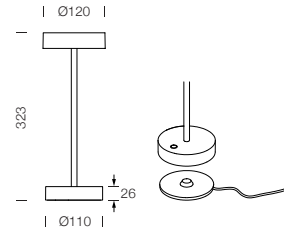

PROJECT : _____
SALE : _____

Lampitude

Product

Dimension

Specification

SERIES	: STANDY
ITEM CODE	: 321302
DESCRIPTION	: RECHARGEABLE TABLE LAMP
SIZE	: Ø90 X H212 (MM)
INSTALLATION	: STANDING
DRILL SIZE	: -
WEIGHT	: 0.82 KG
MATERIAL	: ALUMINIUM
COLOR	: SIGNAL BLACK
REFLECTOR	: -
DIFFUSER	: SEMI-FROSTED
IP RATING	: 54
LIGHT SOURCES	: LED
WATTS	: 2.2W
INPUT VOLTAGE	: 5V
OUTPUT VOLTAGE	: -
CCT	: 2700K / 3000K
CRI	: ≥80
BEAM ANGLE	: DIFFUSED BEAM
LUMEN POWER	: 185LM / 192LM
AMBIENT TEMP	: -20°C to +40°C
LIFETIME	: -
ACCESSORIES	: WITH CONNECTING CHARGING BASE INCLUDED / DC 5V 1A POWER ADAPTER NOT INCLUDED
REMARKS	: LITHIUM BATTERY 2*2200mAh , TOUCH SWITCH FOR CONTROL , CHARGING TIME TIME: 6H , WORKING TIME 12H