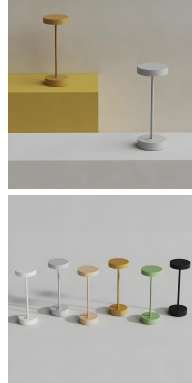

## Specification

<b>SERIES</b>	: STANDY
<b>ITEM CODE</b>	: 321301
<b>DESCRIPTION</b>	: RECHARGEABLE TABLE LAMP
<b>SIZE</b>	: Ø90 X H212 (MM)
<b>INSTALLATION</b>	: STANDING
<b>DRILL SIZE</b>	: -
<b>WEIGHT</b>	: 0.82 KG
<b>MATERIAL</b>	: ALUMINIUM
<b>COLOR</b>	: SIGNAL WHITE
<b>REFLECTOR</b>	: -
<b>DIFFUSER</b>	: SEMI-FROSTED
<b>IP RATING</b>	: 54
<b>LIGHT SOURCES</b>	: LED
<b>WATTS</b>	: 2.2W
<b>INPUT VOLTAGE</b>	: 5V
<b>OUTPUT VOLTAGE</b>	: -
<b>CCT</b>	: 2700K / 3000K
<b>CRI</b>	: ≥80
<b>BEAM ANGLE</b>	: DIFFUSED BEAM
<b>LUMEN POWER</b>	: 185LM / 192LM
<b>AMBIENT TEMP</b>	: -20°C to +40°C
<b>LIFETIME</b>	: -
<b>ACCESSORIES</b>	: WITH CONNECTING CHARGING BASE INCLUDED / DC 5V 1A POWER ADAPTER NOT INCLUDED
<b>REMARKS</b>	: LITHIUM BATTERY 2*2200mAh , TOUCH SWITCH FOR CONTROL , CHARGING TIME TIME: 6H , WORKING TIME 12H