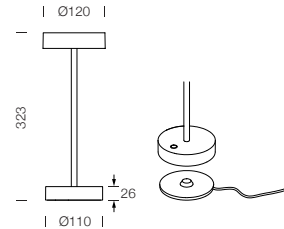

## Dimension

## Specification

<b>SERIES</b>	: STANDY
<b>ITEM CODE</b>	: 321301
<b>DESCRIPTION</b>	: RECHARGEABLE TABLE LAMP
<b>SIZE</b>	: Ø90 X H212 (MM)
<b>INSTALLATION</b>	: STANDING
<b>DRILL SIZE</b>	: -
<b>WEIGHT</b>	: 0.82 KG
<b>MATERIAL</b>	: ALUMINIUM
<b>COLOR</b>	: SIGNAL WHITE
<b>REFLECTOR</b>	: -
<b>DIFFUSER</b>	: SEMI-FROSTED
<b>IP RATING</b>	: 54
<b>LIGHT SOURCES</b>	: LED
<b>WATTS</b>	: 2.2W
<b>INPUT VOLTAGE</b>	: 5V
<b>OUTPUT VOLTAGE</b>	: -
<b>CCT</b>	: 2700K / 3000K
<b>CRI</b>	: ≥80
<b>BEAM ANGLE</b>	: DIFFUSED BEAM
<b>LUMEN POWER</b>	: 185LM / 192LM
<b>AMBIENT TEMP</b>	: -20°C to +40°C
<b>LIFETIME</b>	: -
<b>ACCESSORIES</b>	: WITH CONNECTING CHARGING BASE INCLUDED / DC 5V 1A POWER ADAPTER NOT INCLUDED
<b>REMARKS</b>	: LITHIUM BATTERY 2*2200mAh , TOUCH SWITCH FOR CONTROL , CHARGING TIME TIME: 6H , WORKING TIME 12H