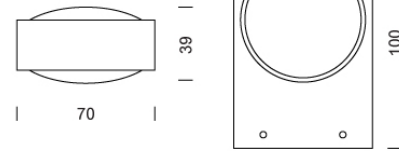

## Dimension

## Specification

SERIES	: ST-WS26
ITEM CODE	: ST-WS26-7W-3000K-WH
DESCRIPTION	: WALL LAMP
SIZE	: L70 X D100 X H39 (MM)
INSTALLATION	: SURFACE MOUNTED
DRILL SIZE	: -
WEIGHT	: -
MATERIAL	: ALUMINUM
COLOR	: WHITE
REFLECTOR	: -
DIFFUSER	: -
IP RATING	: 20
LIGHT SOURCES	: LED
SOCKET	: -
WATTS	: 7W
INPUT VOLTAGE	: AC220~240V , 50/60Hz
OUTPUT VOLTAGE	: -
CCT	: 3000K
CRI	: $\geq 90$
BEAM ANGLE	: -
LUMEN POWER	: -
LIFETIME	: -
CONTROL GEAR	: LED DRIVER INCLUDED
ACCESSORIES	: -
REMARKS	: -