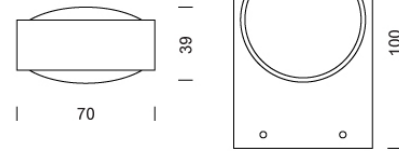

PROJECT : _____
SALE : _____

Lampitude

Product

Dimension

Specification

| | |
|----------------|-------------------------|
| SERIES | : ST-WS26 |
| ITEM CODE | : ST-WS26-7W-3000K-BK |
| DESCRIPTION | : WALL LAMP |
| SIZE | : L70 X D100 X H39 (MM) |
| INSTALLATION | : SURFACE MOUNTED |
| DRILL SIZE | : - |
| WEIGHT | : - |
| MATERIAL | : ALUMINUM |
| COLOR | : BLACK |
| REFLECTOR | : - |
| DIFFUSER | : - |
| IP RATING | : 20 |
| LIGHT SOURCES | : LED |
| SOCKET | : - |
| WATTS | : 7W |
| INPUT VOLTAGE | : AC220~240V , 50/60 |
| OUTPUT VOLTAGE | : - |
| CCT | : 3000K |
| CRI | : ≥ 90 |
| BEAM ANGLE | : - |
| LUMEN POWER | : - |
| LIFETIME | : - |
| CONTROL GEAR | : LED DRIVER INCLUDED |
| ACCESSORIES | : - |
| REMARKS | : - |