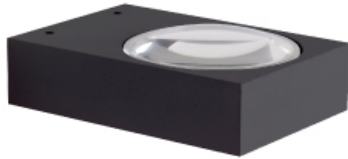

PROJECT : _____
SALE : _____

Lampitude

Product

Dimension

Specification

| | |
|----------------|-------------------------|
| SERIES | : ST-WS26 |
| ITEM CODE | : ST-WS26-7W-3000K-BK |
| DESCRIPTION | : WALL LAMP |
| SIZE | : L70 X D100 X H39 (MM) |
| INSTALLATION | : SURFACE MOUNTED |
| DRILL SIZE | : - |
| WEIGHT | : - |
| MATERIAL | : ALUMINUM |
| COLOR | : BLACK |
| REFLECTOR | : - |
| DIFFUSER | : - |
| IP RATING | : 20 |
| LIGHT SOURCES | : LED |
| SOCKET | : - |
| WATTS | : 7W |
| INPUT VOLTAGE | : AC220~240V , 50/60 |
| OUTPUT VOLTAGE | : - |
| CCT | : 3000K |
| CRI | : ≥ 90 |
| BEAM ANGLE | : - |
| LUMEN POWER | : - |
| LIFETIME | : - |
| CONTROL GEAR | : LED DRIVER INCLUDED |
| ACCESSORIES | : - |
| REMARKS | : - |