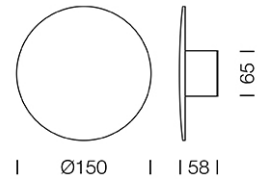

PROJECT : _____

SALE : _____

Lampitude®
TURN ON YOUR ATTITUDE

Product

Dimension

Specification

ITEM CODE	:	ST-WS11-100
SERIES	:	ST-WS11
BRAND	:	LAMPTITUDE
LAMP TYPE	:	LED
LAMP BASE	:	LED 5W 3000K BEAM ANGLE 120°
DESCRIPTION	:	WALL LAMP
INSTALLATION	:	SURFACE MOUNTED WALL
MATERIAL	:	POWDER COATED ALUMINUM, POLYCARBONATE DIFFUSER
COLOR	:	BLACK
CONTROL GEAR	:	LED DRIVER INCLUDED
REFLECTOR	:	N/A

Design A Configuration:
(ST-WS11-200)*1
(ST-WS11-250)*1

Design B Configuration:
(ST-WS11-200)*2
(ST-WS11-250)*1

Design C Configuration:
(ST-WS11-100)*3
(ST-WS11-150)*1
(ST-WS11-200)*1
(ST-WS11-250)*1

Design D Configuration:
(ST-WS11-200)*4
(ST-WS11-250)*3

Design E Configuration:
(ST-WS11-200)*2
(ST-WS11-250)*3

Design F Configuration:
(ST-WS11-100)*4
(ST-WS11-150)*3
(ST-WS11-200)*1
(ST-WS11-250)*4

PROJECT : _____

SALE : _____

Lampitude[®]
TURN ON YOUR ATTITUDE

Product

Dimension

Specification

ITEM CODE	:	ST-WS11-150
SERIES	:	ST-WS11
BRAND	:	LAMPTITUDE
LAMP TYPE	:	LED
LAMP BASE	:	LED 9W 3000K BEAM ANGLE 120°
DESCRIPTION	:	WALL LAMP
INSTALLATION	:	SURFACE MOUNTED WALL
MATERIAL	:	POWDER COATED ALUMINUM, POLYCARBONATE DIFFUSER
COLOR	:	BLACK
CONTROL GEAR	:	LED DRIVER INCLUDED
REFLECTOR	:	N/A