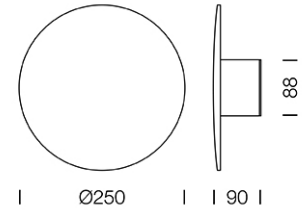

PROJECT : _____

SALE : _____

Lampitude®
TURN ON YOUR ATTITUDE

Product

Dimension