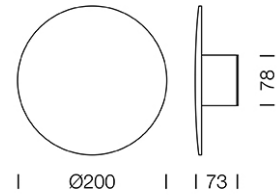

PROJECT : _____

SALE : _____

Lampitude®
TURN ON YOUR ATTITUDE

Product

Dimension

Specification

ITEM CODE	:	ST-WS11-100
SERIES	:	ST-WS11
BRAND	:	LAMPTITUDE
LAMP TYPE	:	LED
LAMP BASE	:	LED 5W 3000K BEAM ANGLE 120°
DESCRIPTION	:	WALL LAMP
INSTALLATION	:	SURFACE MOUNTED WALL
MATERIAL	:	POWDER COATED ALUMINUM, POLYCARBONATE DIFFUSER
COLOR	:	BLACK
CONTROL GEAR	:	LED DRIVER INCLUDED
REFLECTOR	:	N/A

Design E Configuration:
(ST-WS11-200)*2
(ST-WS11-250)*3

Design F Configuration:
(ST-WS11-100)*4
(ST-WS11-150)*3
(ST-WS11-200)*1
(ST-WS11-250)*4

PROJECT : _____

SALE : _____

Product

Dimension

Specification

ITEM CODE	:	ST-WS11-200
SERIES	:	ST-WS11
BRAND	:	LAMPTITUDE
LAMP TYPE	:	LED
LAMP BASE	:	LED 12W 3000K BEAM ANGLE 120°
DESCRIPTION	:	WALL LAMP
INSTALLATION	:	SURFACE MOUNTED WALL
MATERIAL	:	POWDER COATED ALUMINUM, POLYCARBONATE DIFFUSER
COLOR	:	BLACK
CONTROL GEAR	:	LED DRIVER INCLUDED
REFLECTOR	:	N/A