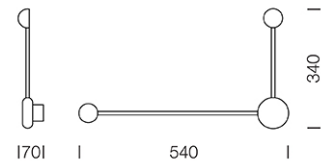

PROJECT : _____

SALE : _____

Lampitude®
TURN ON YOUR ATTITUDE

Product

Dimension

Specification

ITEM CODE	:	ST-WS10-3
SERIES	:	ST-WS10
BRAND	:	LAMPTITUDE
LAMP TYPE	:	LED
LAMP BASE	:	LED 2*3W 3000K BEAM ANGLE 120°
DESCRIPTION	:	WALL LAMP
INSTALLATION	:	SURFACE MOUNTED WALL
MATERIAL	:	POWDER COATED STEEL, ALUMINIUM
COLOR	:	BLACK
CONTROL GEAR	:	LED DRIVER INCLUDED
REFLECTOR	:	N/A