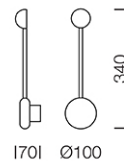

## Dimension

## Specification

ITEM CODE	:	ST-WS10-1
SERIES	:	ST-WS10
BRAND	:	LAMPTITUDE
LAMP TYPE	:	LED
LAMP BASE	:	LED 3W 3000K BEAM ANGLE 120°
DESCRIPTION	:	WALL LAMP
INSTALLATION	:	SURFACE MOUNTED WALL
MATERIAL	:	POWDER COATED STEEL, ALUMINIUM
COLOR	:	BLACK
CONTROL GEAR	:	LED DRIVER INCLUDED
REFLECTOR	:	N/A