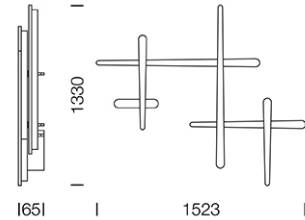

PROJECT : _____

SALE : _____

Lampitude®
TURN ON YOUR ATTITUDE

Product

Dimension

Specification

ITEM CODE	:	ST-WS06-BK
SERIES	:	ST-WS06
BRAND	:	LAMPTITUDE
LAMP TYPE	:	LED
LAMP BASE	:	LED 50W 3000K
DESCRIPTION	:	WALL LAMP
INSTALLATION	:	SURFACE MOUNTED WALL
MATERIAL	:	POWDER COATED STEEL
NET WEIGHT	:	6 kg
COLOR	:	BLACK
CONTROL GEAR	:	LED DRIVER INCLUDED
REFLECTOR	:	N/A