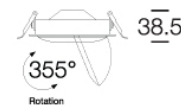

PROJECT : _____
SALE : _____

Product

Dimension

| Ø105 |

Specification

SERIES	: ST-LS
ITEM CODE	: ST-LS42-7W-3000K-WH+BK
DESCRIPTION	: DOWNLIGHT
SIZE	: Ø105 X H38 (MM)
INSTALLATION	: RECESSED DOWNLIGHT
DRILL SIZE	: Ø95 (MM)
WEIGHT	: 0.4 (KG)
MATERIAL	: ALUMINUM , CLEAR PMMA LENS
COLOR	: BLACK , WHITE
REFLECTOR	: -
DIFFUSER	: -
IP RATING	: 20
LIGHT SOURCES	: LED COB
SOCKET	: -
WATTS	: 7W
VOLT	: 220-240VAC, 50-60Hz
CCT	: 3000K
CRI	: 90
BEAM ANGLE	: 24D
LUMEN POWER	: 455
LIFETIME	: 50,000Hrs
CONTROL GEAR	: REMOTE CONSTANT CURRENT DRIVER
ACCESSORIES	: -
REMARKS	: -