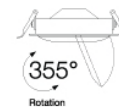

PROJECT : _____
SALE : _____

Lampitude®
TURN ON YOUR ATTITUDE

Product

Dimension

Ø95 mm

| Ø105 |

38.5

355°
Rotation

Specification

SERIES	: ST-LS
ITEM CODE	: ST-LS42-7W-3000K-BK+BK
DESCRIPTION	: DOWNLIGHT
SIZE	: Ø105 X H38 (MM)
INSTALLATION	: RECESSED DOWNLIGHT
DRILL SIZE	: Ø95 (MM)
WEIGHT	: 0.4 (KG)
MATERIAL	: ALUMINUM , CLEAR PMMA LENS
COLOR	: BLACK
REFLECTOR	: -
DIFFUSER	: -
IP RATING	: 20
LIGHT SOURCES	: LED COB
SOCKET	: -
WATTS	: 7W
VOLT	: 220-240VAC, 50-60Hz
CCT	: 3000K
CRI	: 90
BEAM ANGLE	: 24D
LUMEN POWER	: 455
LIFETIME	: 50,000Hrs
CONTROL GEAR	: REMOTE CONSTANT CURRENT DRIVER
ACCESSORIES	: -
REMARKS	: -