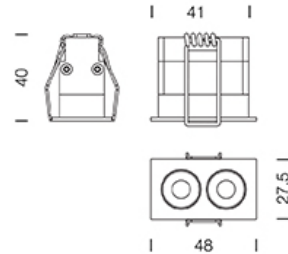

PROJECT : _____
SALE : _____

Lampitude

Product

Dimension

Specification

SERIES	: ST-JGSQ201
ITEM CODE	: ST-JGSQ201-4W-25D-4000K-BK+BK
DESCRIPTION	: DOWNLIGHT
SIZE	: W27.5 X L48 X H40 (MM)
INSTALLATION	: RECESSED DOWNLIGHT
DRILL SIZE	: W22 X L43 (MM)
WEIGHT	: 0.1 KG
MATERIAL	: POWDER COATED ALUMINUM
COLOR	: BLACK
REFLECTOR	: -
DIFFUSER	: -
IP RATING	: 20
LIGHT SOURCES	: LED 2PCS
SOCKET	: -
WATTS	: 4W
VOLT	: 220~240V AC 50/60Hz
CCT	: 4000K
CRI	: ≥ 90
BEAM ANGLE	: 25°
LUMEN POWER	: -
LIFETIME	: 50,000Hrs
CONTROL GEAR	: LED CONSTANT CURRENT DRIVER INCLUDED
ACCESSORIES	: -
REMARKS	: -