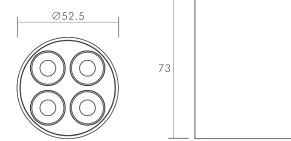

## Dimension

## Specification

SERIES	: ST-JGSM401
ITEM CODE	: ST-JGSM401-7W-25D-3000K-WH+BK
DESCRIPTION	: DOWNLIGHT
SIZE	: Ø52.5 X H73 (MM)
INSTALLATION	: SURFACE MOUNTED
DRILL SIZE	: -
WEIGHT	: 0.12 KG
MATERIAL	: POWDER COATED ALUMINUM
COLOR	: WHITE , BLACK
REFLECTOR	: BLACK ALUMINUM
DIFFUSER	: -
IP RATING	: 20
LIGHT SOURCES	: LED
SOCKET	: -
WATTS	: 7W
VOLT	: AC220~240V,50/60Hz
CCT	: 3000K
CRI	: >90
BEAM ANGLE	: 25°
LUMEN POWER	: -
LIFETIME	: -
CONTROL GEAR	: LED DRIVER INCLUDED (NON DIM)
ACCESSORIES	: -
REMARKS	: -