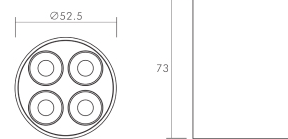

## Dimension

## Specification

SERIES	: ST-JGSM401
ITEM CODE	: ST-JGSM401-7W-25D-3000K-BK+BK
DESCRIPTION	: DOWNLIGHT
SIZE	: Ø52.5 X H73 (MM)
INSTALLATION	: SURFACE MOUNTED
DRILL SIZE	: -
WEIGHT	: 0.12 KG
MATERIAL	: POWDER COATED ALUMINUM
COLOR	: BLACK
REFLECTOR	: BLACK ALUMINUM
DIFFUSER	: -
IP RATING	: 20
LIGHT SOURCES	: LED
SOCKET	: -
WATTS	: 7W
VOLT	: AC220~240V,50/60Hz
CCT	: 3000K
CRI	: >90
BEAM ANGLE	: 25°
LUMEN POWER	: -
LIFETIME	: -
CONTROL GEAR	: LED DRIVER INCLUDED (NON DIM)
ACCESSORIES	: -
REMARKS	: -