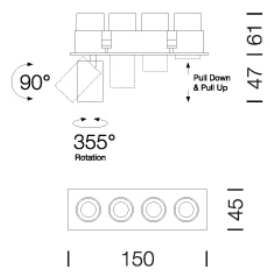

PROJECT : _____
 SALE : _____

Product

Dimension

140x35 mm

Specification

SERIES	: ST-JGQ
ITEM CODE	: ST-JGQ403-10W-3000K-WH+BK
DESCRIPTION	: LOW GLARE LED RECESSED DOWNLIGHT
SIZE	: W45 X L150 X D60 (MM)
INSTALLATION	: RECESSED DOWNLIGHT
DRILL SIZE	: 140 X 37 (MM)
WEIGHT	: 0.4 KG
MATERIAL	: POWDER COATED ALUMINUM , PMMA LENS
COLOR	: WHITE , BLACK
REFLECTOR	: N/A
DIFFUSER	: N/A
IP RATING	: 20
LIGHT SOURCES	: POWER LED 4PCS
SOCKET	: -
WATTS	: 10W
VOLT	: 220-240V 50~60 Hz
CCT	: 3000K
CRI	: >95
BEAM ANGLE	: 30D
LUMEN POWER	:
LIFETIME	: 50,000
CONTROL GEAR	: REMOTE CONSTANT CURRENT DRIVER
ACCESSORIES	: -
REMARKS	: -