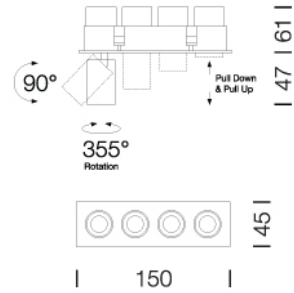

PROJECT : \_\_\_\_\_  
 SALE : \_\_\_\_\_

**Product**

**Dimension**

140x35 mm

**Specification**

SERIES	: ST-JGQ
ITEM CODE	: ST-JGQ403-10W-3000K-BK+BK
DESCRIPTION	: LOW GLARE LED RECESSED DOWNLIGHT
SIZE	: W45 X L150 X D60 (MM)
INSTALLATION	: RECESSED DOWNLIGHT
DRILL SIZE	: 140 X 37 (MM)
WEIGHT	: 0.4 KG
MATERIAL	: POWDER COATED ALUMINUM , PMMA LENS
COLOR	: BLACK
REFLECTOR	: N/A
DIFFUSER	: N/A
IP RATING	: 20
LIGHT SOURCES	: POWER LED 4PCS
SOCKET	: -
WATTS	: 10W
VOLT	: 220-240V 50~60 Hz
CCT	: 3000K
CRI	: >95
BEAM ANGLE	: 30D
LUMEN POWER	:
LIFETIME	: 50,000
CONTROL GEAR	: REMOTE CONSTANT CURRENT DRIVER
ACCESSORIES	: -
REMARKS	: -