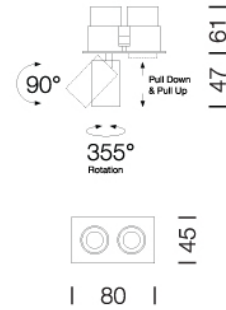

PROJECT : _____
SALE : _____

Lampitude

Product

Dimension

70x35 mm

Specification

SERIES	: ST-JGQ
ITEM CODE	: ST-JGQ204-6W-3000K-WH+BK-DIM
DESCRIPTION	: DOWNLIGHT
SIZE	: W45 X L80 X D61(MM)
INSTALLATION	: RECESSED DOWNLIGHT
DRILL SIZE	: 70 X 37 (MM)
WEIGHT	: 0.4 KG
MATERIAL	: POWDER COATED ALUMINUM , PMMA LENS
COLOR	: WHITE , BLACK
REFLECTOR	: -
DIFFUSER	: -
IP RATING	: 20
LIGHT SOURCES	: POWER LED 2PCS
SOCKET	: -
WATTS	: 6W
VOLT	: 220-240V 50~60 Hz
CCT	: 3000K
CRI	: >95
BEAM ANGLE	: 30°
LUMEN POWER	: -
LIFETIME	: 50,000 Hrs
CONTROL GEAR	: REMOTE CONSTANT CURRENT DRIVER
ACCESSORIES	: -
REMARKS	: -