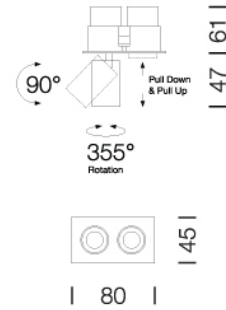

PROJECT : _____
SALE : _____

Lampitude

Product

Dimension

70x35 mm

Specification

SERIES	: ST-JGQ
ITEM CODE	: ST-JGQ204-6W-3000K-BK+BK-DIM
DESCRIPTION	: DOWNLIGHT
SIZE	: W45 X L80 X D61(MM)
INSTALLATION	: RECESSED DOWNLIGHT
DRILL SIZE	: 70 X 37 (MM)
WEIGHT	: 0.4 KG
MATERIAL	: POWDER COATED ALUMINUM , PMMA LENS
COLOR	: BLACK
REFLECTOR	: -
DIFFUSER	: -
IP RATING	: 20
LIGHT SOURCES	: POWER LED 2PCS
SOCKET	: -
WATTS	: 6W
VOLT	: 220-240V 50~60 Hz
CCT	: 3000K
CRI	: >95
BEAM ANGLE	: 30°
LUMEN POWER	: -
LIFETIME	: 50,000 Hrs
CONTROL GEAR	: REMOTE CONSTANT CURRENT DRIVER
ACCESSORIES	: -
REMARKS	: -