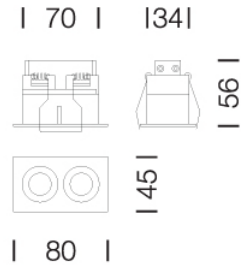

PROJECT : \_\_\_\_\_  
 SALE : \_\_\_\_\_

**Product** **Dimension**

**Specification**

SERIES	: ST-JGQ
ITEM CODE	: ST-JGQ201-6W-3000K-WH+CH
DESCRIPTION	: RECESSED DOWNLIGHT (COB)
SIZE	: W80 X L44 X D56 (MM)
INSTALLATION	: RECESSED DOWNLIGHT
DRILL SIZE	: W70 X L37 (MM)
WEIGHT	: 0.2 KG
MATERIAL	: POWDER COATED ALUMINUM , SILVER CHROME REFLECTOR
COLOR	: WHITE , CHROME
REFLECTOR	: SILVER CHROME REFLECTOR
DIFFUSER	: N/A
IP RATING	: 20
LIGHT SOURCES	: POWER LED 2PCS
SOCKET	: -
WATTS	: 6W
VOLT	: INPUT 220-230V AC / OUTPUT 3-48V DC
CCT	: 3000K
CRI	: >95
BEAM ANGLE	: 24D
LUMEN POWER	: -
LIFETIME	: 50,000 Hrs
CONTROL GEAR	: LED TRIAC DIMMING DRIVER
ACCESSORIES	: -
REMARKS	: -