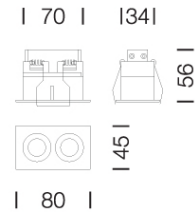

PROJECT : _____
SALE : _____

Product

Dimension

70x37 mm

Specification

SERIES	: ST-JGQ
ITEM CODE	: ST-JGQ201-6W-3000K-WH
DESCRIPTION	: RECESSED DOWNLIGHT (COB)
SIZE	: W80 X L44 X D56 (MM)
INSTALLATION	: RECESSED DOWNLIGHT
DRILL SIZE	: W70 X L37 (MM)
WEIGHT	: 0.2 KG
MATERIAL	: POWDER COATED ALUMINUM , WHITE POWDER COATED REFLECTOR
COLOR	: WHITE
REFLECTOR	: WHITE POWDER COATED REFLECTOR
DIFFUSER	: N/A
IP RATING	: 20
LIGHT SOURCES	: POWER LED 2PCS
SOCKET	: -
WATTS	: 6W
VOLT	: INPUT 220-230V AC / OUTPUT 3-48V DC
CCT	: 3000K
CRI	: >95
BEAM ANGLE	: 24D
LUMEN POWER	: -
LIFETIME	: 50,000 Hrs
CONTROL GEAR	: LED TRIAC DIMMING DRIVER
ACCESSORIES	: -
REMARKS	: -