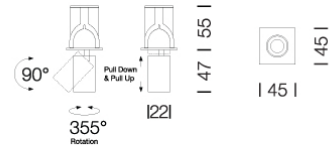

PROJECT : _____
SALE : _____

Lampitude

Product

Dimension

Specification

SERIES	: ST-JGQ106F
ITEM CODE	: ST-JGQ106F-3W-3000K-WH+BK
DESCRIPTION	: DOWNLIGHT
SIZE	: W45 X L45 X D60 (MM)
INSTALLATION	: RECESSED DOWNLIGHT
DRILL SIZE	: Ø35 (MM)
WEIGHT	: 0.2 KG
MATERIAL	: ALUMINIUM
COLOR	: WHITE , BLACK
REFLECTOR	: -
DIFFUSER	: -
IP RATING	: 20
LIGHT SOURCES	: LED BUILT-IN
SOCKET	: -
WATTS	: 3W
INPUT VOLTAGE	: 220-240V 50~60 Hz
OUTPUT VOLTAGE	: -
AMBIENT TEMPERATURE	: -
CCT	: 3000K
CRI	: >95
BEAM ANGLE	: 24°
LUMEN POWER	: 164LM
LIFETIME	: 50,000 Hrs
CONTROL GEAR	: REMOTE CONSTANT CURRENT DRIVER
ACCESSORIES	: -
REMARKS	: -