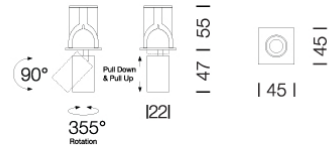

PROJECT : _____
 SALE : _____

Lampitude

Product

Dimension

Specification

SERIES	:	ST-JGQ106F
ITEM CODE	:	ST-JGQ106F-3W-3000K-BK+BK
DESCRIPTION	:	DOWNLIGHT
SIZE	:	W45 X L45 X D60 (MM)
INSTALLATION	:	RECESSED DOWNLIGHT
DRILL SIZE	:	Ø35 (MM)
WEIGHT	:	0.2 KG
MATERIAL	:	ALUMINIUM
COLOR	:	BLACK
REFLECTOR	:	-
DIFFUSER	:	-
IP RATING	:	20
LIGHT SOURCES	:	LED BUILT-IN
SOCKET	:	-
WATTS	:	3W
INPUT VOLTAGE	:	220-240V 50~60 Hz
OUTPUT VOLTAGE	:	-
AMBIENT TEMPERATURE	:	-
CCT	:	3000K
CRI	:	>95
BEAM ANGLE	:	24°
LUMEN POWER	:	164LM
LIFETIME	:	50,000 Hrs
CONTROL GEAR	:	REMOTE CONSTANT CURRENT DRIVER
ACCESSORIES	:	-
REMARKS	:	-