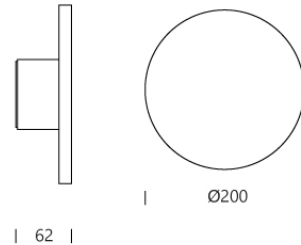

PROJECT : _____
SALE : _____

Lampitude

Product

Dimension

Specification

SERIES	: ST-HBD03
ITEM CODE	: ST-HBD03-12W-120D-3000K-BK
DESCRIPTION	: WALL LAMP
SIZE	: Ø200 X D62 (MM)
INSTALLATION	: SURFACE MOUNTED
DRILL SIZE	: -
WEIGHT	: -
MATERIAL	: POWDER COATED ALUMINUM
COLOR	: BLACK
REFLECTOR	: -
DIFFUSER	: -
IP RATING	: 65
LIGHT SOURCES	: LED
SOCKET	: -
WATTS	: 12W
VOLT	: AC220~240V,50/60Hz
CCT	: 3000K
CRI	: >90
BEAM ANGLE	: 120°
LUMEN POWER	: -
LIFETIME	: -
CONTROL GEAR	: -
ACCESSORIES	: -
REMARKS	: LED DRIVER INCLUDED