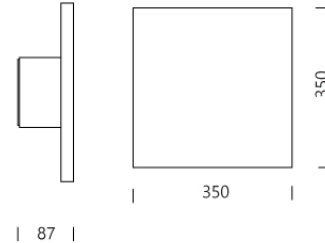

PROJECT : _____
SALE : _____

Lampitude

Product

Dimension

Specification

SERIES	: ST-HBD02
ITEM CODE	: ST-HBD02-18W-120D-3000K-BK
DESCRIPTION	: WALL LAMP
SIZE	: W350 X L350 X D87 (MM)
INSTALLATION	: SURFACE MOUNTED
DRILL SIZE	: -
WEIGHT	: -
MATERIAL	: POWDER COATED ALUMINUM
COLOR	: BLACK
REFLECTOR	: -
DIFFUSER	: -
IP RATING	: 65
LIGHT SOURCES	: LED
SOCKET	: -
WATTS	: 18W
VOLT	: AC220~240V,50/60Hz
CCT	: 3000K
CRI	: >90
BEAM ANGLE	: 120°
LUMEN POWER	: -
LIFETIME	: -
CONTROL GEAR	: -
ACCESSORIES	: -
REMARKS	: LED DRIVER INCLUDED