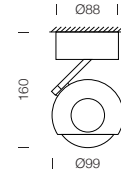

PROJECT : _____
SALE : _____

Lampitude

Product

Dimension

Specification

SERIES	: ST-EYC01
ITEM CODE	: ST-EYC01-9W-3.0K-WH+BK
DESCRIPTION	: CEILING SPOTLIGHT
SIZE	: Ø99 X H160 (MM) / BASE Ø88 (MM)
INSTALLATION	: SURFACE MOUNTED BASE
DRILL SIZE	: -
WEIGHT	: 1.4 KG
MATERIAL	: ALUMINIUM , GLASS
COLOR	: WHITE , BLACK
REFLECTOR	: -
DIFFUSER	: FILTERED CONVEX LENS
IP RATING	: 20
LIGHT SOURCES	: LED COB
WATTS	: 9W
INPUT VOLTAGE	: AC 220-240V 50Hz
OUTPUT VOLTAGE	: -
CCT	: 3000K + PUPLE FILM
CRI	: >90
BEAM ANGLE	: -
LUMEN POWER	: -
AMBIENT TEMP	: -10°C TO +40°C
LIFETIME	: 35,000 Hrs
CONTROL GEAR	: NON-DIM LED DRIVER INCLUDED
ACCESSORIES	: -
REMARKS	: NON-DIM