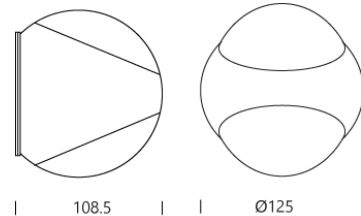

PROJECT : _____
SALE : _____

Lampitude

Product

Dimension

Specification

SERIES	: ST-EY05
ITEM CODE	: ST-EY05-24V-2*6W-3000K-BK
DESCRIPTION	: WALL LAMP
SIZE	: Ø125 X D108.5 (MM)
INSTALLATION	: SURFACE MOUNTED
DRILL SIZE	: -
WEIGHT	: -
MATERIAL	: ALUMINUM
COLOR	: BLACK
REFLECTOR	: -
DIFFUSER	: -
IP RATING	: 65
LIGHT SOURCES	: LED
SOCKET	: LED X 2
WATTS	: 6W
VOLT	: 24V
CCT	: 3000K
CRI	: -
BEAM ANGLE	: -
LUMEN POWER	: -
LIFETIME	: -
CONTROL GEAR	: LED DRIVER INCLUDED (NON DIM)
ACCESSORIES	: -
REMARKS	: -