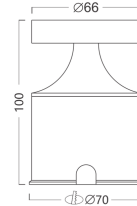

PROJECT : _____
SALE : _____

Lamptitude

Product

Dimension

Specification

SERIES	: ST-DM18
ITEM CODE	: ST-DM18-6W-3000K-BK
DESCRIPTION	: OUTDOOR LAMP
SIZE	: Ø66 X H100 (MM)
INSTALLATION	: RECESS MOUNTED
DRILL SIZE	: Ø70 (MM)
WEIGHT	: 0.4 KG
MATERIAL	: DIE-CAST ALUMINIUM
COLOR	: BLACK
REFLECTOR	: -
DIFFUSER	: -
IP RATING	: 65
LIGHT SOURCES	: LED
SOCKET	: -
WATTS	: MAX 6W
INPUT VOLTAGE	: DC 24 V
OUTPUT VOLTAGE	: -
AMBIENT TEMPERATURE	: -
CCT	: 3000K
CRI	: >90
BEAM ANGLE	: 120°
LUMEN POWER	: -
LIFETIME	: -
CONTROL GEAR	: LED DRIVER INCLUDED
ACCESSORIES	: -
REMARKS	: -