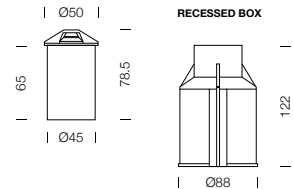

PROJECT : _____
SALE : _____

Lampitude

Product

Dimension

Specification

SERIES	: ST-DM
ITEM CODE	: ST-DM05-4-1W-3000K-BK
DESCRIPTION	: RECESSED FLOOR LAMP
SIZE	: Ø50 X H78.5 (MM) / RECESSED BOX Ø88 X H122 (MM)
INSTALLATION	: RECESSED
DRILL SIZE	: Ø88 X H122 (MM)
WEIGHT	: 0.17 KG
MATERIAL	: ALUMINIUM
COLOR	: BLACK
REFLECTOR	: -
DIFFUSER	: -
IP RATING	: 67
LIGHT SOURCES	: LED
WATTS	: 1W
INPUT VOLTAGE	: DC 24V
OUTPUT VOLTAGE	: -
CCT	: 3000K
CRI	: ≥90
BEAM ANGLE	: -
LUMEN POWER	: 4.7LM
AMBIENT TEMP	: -
LIFETIME	: 35,000 Hrs
CONTROL GEAR	: POWER SUPPLY NOT INCLUDED
ACCESSORIES	: SPAC-ST-DM05-08-RECESSED BOX (NOT INCLUDED)
REMARKS	: -