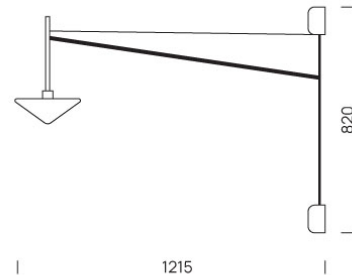

PROJECT : _____
SALE : _____

Lampitude

Product

Dimension

Specification

SERIES	: ST-DBW10
ITEM CODE	: ST-DBW10-B-6W-3000K-BK
DESCRIPTION	: WALL LAMP
SIZE	: W1215 X H820 (MM)
INSTALLATION	: SURFACE MOUNTED
DRILL SIZE	: -
WEIGHT	: 1 KG
MATERIAL	: ALUMINUM
COLOR	: BLACK
REFLECTOR	: -
DIFFUSER	: -
IP RATING	: 20
LIGHT SOURCES	: LED
SOCKET	: -
WATTS	: 6W
INPUT VOLTAGE	: -
OUTPUT VOLTAGE	: -
CCT	: 3000K
CRI	: -
BEAM ANGLE	: -
LUMEN POWER	: -
LIFETIME	: -
CONTROL GEAR	: LED DRIVER INCLUDED
ACCESSORIES	: -
REMARKS	: -