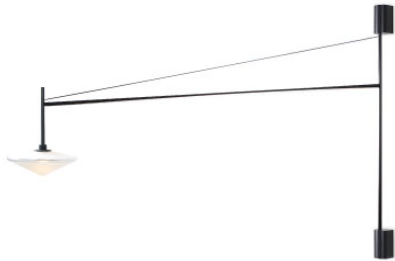

PROJECT : _____
SALE : _____

Lampitude

Product

Dimension

Specification

SERIES	: ST-DBW10
ITEM CODE	: ST-DBW10-B-6W-3000K-BK
DESCRIPTION	: WALL LAMP
SIZE	: W1215 X H820 (MM)
INSTALLATION	: SURFACE MOUNTED
DRILL SIZE	: -
WEIGHT	: 1 KG
MATERIAL	: ALUMINUM
COLOR	: BLACK
REFLECTOR	: -
DIFFUSER	: -
IP RATING	: 20
LIGHT SOURCES	: LED
SOCKET	: -
WATTS	: 6W
INPUT VOLTAGE	: -
OUTPUT VOLTAGE	: -
CCT	: 3000K
CRI	: -
BEAM ANGLE	: -
LUMEN POWER	: -
LIFETIME	: -
CONTROL GEAR	: LED DRIVER INCLUDED
ACCESSORIES	: -
REMARKS	: -