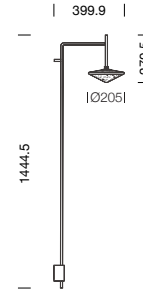

PROJECT : _____
 SALE : _____

Lampitude

Product

Dimension

Specification

SERIES	: ST-DBW10
ITEM CODE	: ST-DBW10-A-6W-3000K-BK
DESCRIPTION	: WALL LAMP
SIZE	: Ø205 X H1444.5 X D399.9 (MM)
INSTALLATION	: SURFACE MOUNTED WALL
DRILL SIZE	: -
WEIGHT	: 2.4 KG
MATERIAL	: ALUMINUM
COLOR	: BLACK
REFLECTOR	: -
DIFFUSER	: GLASS
IP RATING	: 20
LIGHT SOURCES	: LED
WATTS	: 6W
INPUT VOLTAGE	: AC 220-240V 50/60 Hz
OUTPUT VOLTAGE	: -
CCT	: 3000K
CRI	: ≥90
BEAM ANGLE	: DIFFUSED
LUMEN POWER	: 360LM
AMBIENT TEMP	: -10°C to +40°C
LIFETIME	: 35,000 Hrs
CONTROL GEAR	: POWER SUPPLY INCLUDED
ACCESSORIES	: -
REMARKS	: NON-DIM