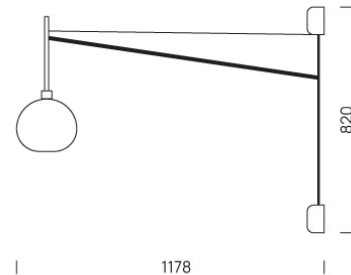

PROJECT : _____
SALE : _____

Lampitude

Product

Dimension

Specification

SERIES	: ST-DBW06
ITEM CODE	: ST-DBW06-B-6W-3000K-BK
DESCRIPTION	: WALL LAMP
SIZE	: W1178 X H820 (MM)
INSTALLATION	: SURFACE MOUNTED
DRILL SIZE	: -
WEIGHT	: 1 KG
MATERIAL	: ALUMINUM
COLOR	: BLACK
REFLECTOR	: -
DIFFUSER	: -
IP RATING	: 20
LIGHT SOURCES	: LED
SOCKET	: -
WATTS	: 6W
INPUT VOLTAGE	: -
OUTPUT VOLTAGE	: -
CCT	: 3000K
CRI	: -
BEAM ANGLE	: -
LUMEN POWER	: -
LIFETIME	: -
CONTROL GEAR	: LED DRIVER INCLUDED
ACCESSORIES	: -
REMARKS	: -