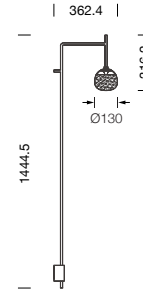

PROJECT : _____
SALE : _____

Lampitude

Product

Dimension

Specification

SERIES	: ST-DBW06
ITEM CODE	: ST-DBW06-A-6W-3000K-BK
DESCRIPTION	: WALL LAMP
SIZE	: Ø130 X H1444.5 X D362.4 (MM)
INSTALLATION	: SURFACE MOUNTED WALL
DRILL SIZE	: -
WEIGHT	: 2.2 KG
MATERIAL	: ALUMINUM
COLOR	: BLACK
REFLECTOR	: -
DIFFUSER	: GLASS
IP RATING	: 20
LIGHT SOURCES	: LED
WATTS	: 6W
INPUT VOLTAGE	: AC 220-240V 50/60 Hz
OUTPUT VOLTAGE	: -
CCT	: 3000K
CRI	: ≥90
BEAM ANGLE	: DIFFUSED
LUMEN POWER	: 300LM
AMBIENT TEMP	: -10°C to +40°C
LIFETIME	: 35,000 Hrs
CONTROL GEAR	: POWER SUPPLY INCLUDED
ACCESSORIES	: -
REMARKS	: NON-DIM