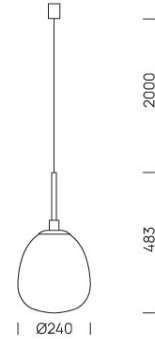

## Dimension

## Specification

SERIES	: ST-DBD07
ITEM CODE	: ST-DBD07-10W-3000K-BK
DESCRIPTION	: PENDANT LAMP
SIZE	: Ø240 X H483+2000 (MM)
INSTALLATION	: SURFACE MOUNTED
DRILL SIZE	: -
WEIGHT	: 1 KG
MATERIAL	: POWDER COATED ALUMINUM , GLASS
COLOR	: BLACK
REFLECTOR	: -
DIFFUSER	: -
IP RATING	: 20
LIGHT SOURCES	: LED
SOCKET	: -
WATTS	: 10W
INPUT VOLTAGE	: -
OUTPUT VOLTAGE	: -
CCT	: 3000K
CRI	: -
BEAM ANGLE	: -
LUMEN POWER	: -
LIFETIME	: -
CONTROL GEAR	: LED DRIVER INCLUDED
ACCESSORIES	: -
REMARKS	: -