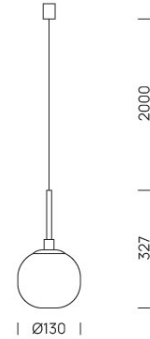

PROJECT : _____
SALE : _____

Lampitude

Product

Dimension

Specification

| | |
|----------------|----------------------------------|
| SERIES | : ST-DBD06 |
| ITEM CODE | : ST-DBD06-6W-3000K-BK |
| DESCRIPTION | : PENDANT LAMP |
| SIZE | : Ø130 X H327+2000 (MM) |
| INSTALLATION | : SURFACE MOUNTED |
| DRILL SIZE | : - |
| WEIGHT | : 0.5 KG |
| MATERIAL | : POWDER COATED ALUMINUM , GLASS |
| COLOR | : BLACK |
| REFLECTOR | : - |
| DIFFUSER | : - |
| IP RATING | : 20 |
| LIGHT SOURCES | : LED |
| SOCKET | : - |
| WATTS | : 6W |
| INPUT VOLTAGE | : - |
| OUTPUT VOLTAGE | : - |
| CCT | : 3000K |
| CRI | : - |
| BEAM ANGLE | : - |
| LUMEN POWER | : - |
| LIFETIME | : - |
| CONTROL GEAR | : LED DRIVER INCLUDED |
| ACCESSORIES | : - |
| REMARKS | : - |