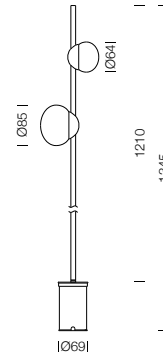

PROJECT : _____
 SALE : _____

Product

Dimension

Specification

SERIES	: ST-CP23
ITEM CODE	: ST-CP23-6W-3000K-BK
DESCRIPTION	: BOLLARD LAMP
SIZE	: Ø69 X H1210 (H1345 MM WITH RECESS BOX)
INSTALLATION	: RECESS MOUNTED
DRILL SIZE	: -
WEIGHT	: -
MATERIAL	: ALUMINIUM, GLASS
COLOR	: BLACK
REFLECTOR	: -
DIFFUSER	: -
IP RATING	: 65
LIGHT SOURCES	: LED
WATTS	: 6W
INPUT VOLTAGE	: DC 24V
OUTPUT VOLTAGE	: -
CCT	: 3000K
CRI	: ≥90
BEAM ANGLE	: DIFFUSED
LUMEN POWER	: -
AMBIENT TEMP	: -20°C to +45°C
LIFETIME	: 25,000 Hrs
CONTROL GEAR	: POWER SUPPLY NOT INCLUDED
ACCESSORIES	: -
REMARKS	: -