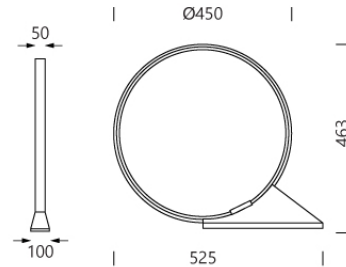

PROJECT : _____
SALE : _____

Lampitude

Product

Dimension

Specification

SERIES	: ST-CP11
ITEM CODE	: ST-CP11-900-40W-120D-3000K-BK
DESCRIPTION	: EXTERIOR LAMP (WALL LAMP , FLOOR LAMP)
SIZE	: W900 X L100 X H913 (MM)
INSTALLATION	: SURFACE MOUNTED
DRILL SIZE	: -
WEIGHT	: -
MATERIAL	: POWDER COATED ALUMINUM
COLOR	: BLACK
REFLECTOR	: -
DIFFUSER	: -
IP RATING	: 65
LIGHT SOURCES	: LED
SOCKET	: -
WATTS	: 40W
VOLT	: DC24V
CCT	: 3000K
CRI	: -
BEAM ANGLE	: 120°
LUMEN POWER	: -
LIFETIME	: -
CONTROL GEAR	: -
ACCESSORIES	: -
REMARKS	: LED DRIVER INCLUDED