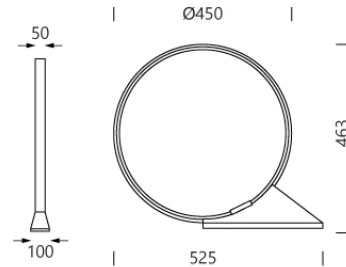

## Dimension

## Specification

SERIES	: ST-CP11
ITEM CODE	: ST-CP11-450-24W-120D-3000K-BK
DESCRIPTION	: EXTERIOR LAMP (WALL LAMP , FLOOR LAMP)
SIZE	: W525 X L100 X H463 (MM)
INSTALLATION	: SURFACE MOUNTED
DRILL SIZE	: -
WEIGHT	: -
MATERIAL	: POWDER COATED ALUMINUM
COLOR	: BLACK
REFLECTOR	: -
DIFFUSER	: -
IP RATING	: 65
LIGHT SOURCES	: LED
SOCKET	: -
WATTS	: 24W
VOLT	: DC24V
CCT	: 3000K
CRI	: -
BEAM ANGLE	: 120°
LUMEN POWER	: -
LIFETIME	: -
CONTROL GEAR	: -
ACCESSORIES	: -
REMARKS	: LED DRIVER INCLUDED