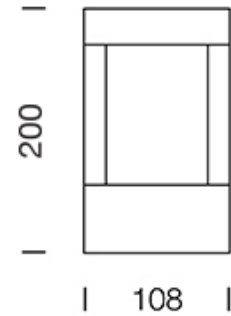

PROJECT : _____

SALE : _____

Lampitude®
TURN ON YOUR ATTITUDE

Product

Dimension

Specification

| | | |
|--------------|---|---|
| ITEM CODE | : | SONIC-200-CP |
| SERIES | : | SONIC |
| BRAND | : | LAMPTITUDE |
| LAMP TYPE | : | LED |
| LAMP BASE | : | LED 1*7W 3000K |
| DESCRIPTION | : | LED BOLLARD LAMP |
| INSTALLATION | : | SURFACE MOUNTED |
| MATERIAL | : | POWDER COATED DIE-CAST ALUMINIUM, CLEAR GLASS COVER |
| IP RATING | : | IP54 |
| COLOR | : | COPPER |
| CONTROL GEAR | : | LED DRIVER INCLUDED |
| REFLECTOR | : | N/A |