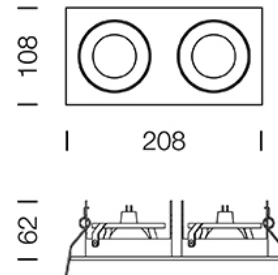

PROJECT : _____

SALE : _____

Product

Dimension

Specification

- SERIES : SONA
- ITEM CODE : SONA-2-WW+GU10
- DESCRIPTION : ADJUSTABLE DOWNLIGHT
- SIZE : W208 X W107 X H80 (MM)

- INSTALLATION : RECESSED DOWNLIGHT
- DRILL SIZE : W200 X L100 (MM)
- WEIGHT : -
- MATERIAL : DIE-CAST ALUMINUM
- COLOR : WHITE
- REFLECTOR : -
- DIFFUSER : -
- IP RATING : 20

- LIGHT SOURCES : LED OR HALOGEN
- SOCKET : GU10 X 2
- WATTS : MAX 50W
- VOLT : -
- CCT : -
- CRI : -
- BEAM ANGLE : -
- LUMEN POWER : -
- LIFETIME : -

- CONTROL GEAR : -
- ACCESSORIES : -
- REMARKS : BULB NOT INCLUDED