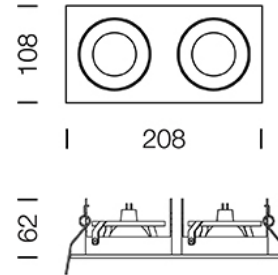

PROJECT : _____
SALE : _____

Product

Dimension

Specification

SERIES : SONA
ITEM CODE : SONA-2-BK+GU10
DESCRIPTION : ADJUSTABLE DOWNLIGHT
SIZE : W208 X W107 X H80 (MM)

INSTALLATION : RECESSED DOWNLIGHT
DRILL SIZE : W200 X L100 (MM)
WEIGHT : -
MATERIAL : DIE-CAST ALUMINUM
COLOR : BLACK
REFLECTOR : -
DIFFUSER : -
IP RATING : 20

LIGHT SOURCES : LED OR HALOGEN
SOCKET : GU10 X 2
WATTS : MAX 50W
VOLT : -
CCT : -
CRI : -
BEAM ANGLE : -
LUMEN POWER : -
LIFETIME : -

CONTROL GEAR : -
ACCESSORIES : -
REMARKS : BULB NOT INCLUDED