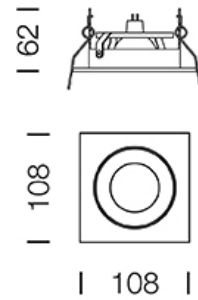

PROJECT : _____

SALE : _____

Lampitude®
TURN ON YOUR ATTITUDE

Product

Dimension

Specification

ITEM CODE	:	SONA-1-WW+GU10
SERIES	:	SONA
BRAND	:	LAMPTITUDE
LAMP TYPE	:	HALOGEN OR LED
LAMP BASE	:	1*GU10 MAX 50W
DESCRIPTION	:	ADJUSTABLE DOWNLIGHT
INSTALLATION	:	RECESSED DOWNLIGHT
MATERIAL	:	DIE-CAST ALUMINIUM
COLOR	:	WHITE
CONTROL GEAR	:	N/A
REFLECTOR	:	N/A