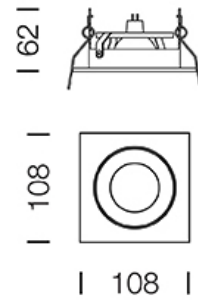

PROJECT : _____

SALE : _____

Lampitude®
TURN ON YOUR ATTITUDE

Product

Dimension

Specification

ITEM CODE	:	SONA-1-BK+GU10
SERIES	:	SONA
BRAND	:	LAMPTITUDE
LAMP TYPE	:	HALOGEN OR LED
LAMP BASE	:	1*GU10 MAX 50W
DESCRIPTION	:	ADJUSTABLE DOWNLIGHT
INSTALLATION	:	RECESSED DOWNLIGHT
MATERIAL	:	DIE-CAST ALUMINIUM
COLOR	:	BLACK
CONTROL GEAR	:	N/A
REFLECTOR	:	N/A