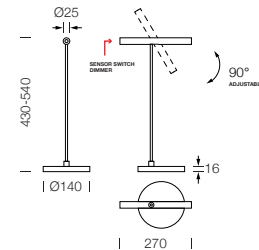

PROJECT : _____
 SALE : _____

Lampitude

Product

Dimension

Specification

SERIES	: SOLIX
ITEM CODE	: SOLIX-T-SGY
DESCRIPTION	: TABLE LAMP
SIZE	: W140 X L140 - 270 X H430 - 540 (MM)
INSTALLATION	: STANDING
DRILL SIZE	: -
WEIGHT	: 1.1 KG
MATERIAL	: ALUMINIUM
COLOR	: SPACE GREY
REFLECTOR	: BLACK
DIFFUSER	: -
IP RATING	: 20
LIGHT SOURCES	: LED COB
WATTS	: 6W
INPUT VOLTAGE	: AC 220-240V 50/60 Hz
OUTPUT VOLTAGE	: -
CCT	: 3000K
CRI	: 90
BEAM ANGLE	: 25°
LUMEN POWER	: 600LM
AMBIENT TEMP	: -20°C to +40°C
LIFETIME	: 35,000 Hrs
CONTROL GEAR	: LED POWER ADAPTER INCLUDED
ACCESSORIES	: -
REMARKS	: SENSOR DIMMER