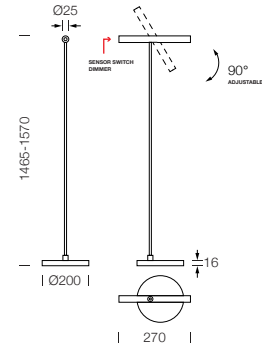

PROJECT : _____
SALE : _____

Lampitude

Product

Dimension

Specification

SERIES	: SOLIX
ITEM CODE	: SOLIX-F-WW
DESCRIPTION	: FLOOR LAMP
SIZE	: W200 X L200 - 270 X H1465 - 1570 (MM)
INSTALLATION	: STANDING
DRILL SIZE	: -
WEIGHT	: 3.4 KG
MATERIAL	: ALUMINIUM
COLOR	: WHITE
REFLECTOR	: WHITE
DIFFUSER	: -
IP RATING	: 20
LIGHT SOURCES	: LED COB
WATTS	: 6W
INPUT VOLTAGE	: AC 220-240V 50/60 Hz
OUTPUT VOLTAGE	: -
CCT	: 3000K
CRI	: 90
BEAM ANGLE	: 25°
LUMEN POWER	: 600LM
AMBIENT TEMP	: -20°C to +40°C
LIFETIME	: 35,000 Hrs
CONTROL GEAR	: LED POWER ADAPTER INCLUDED
ACCESSORIES	: -
REMARKS	: SENSOR DIMMER