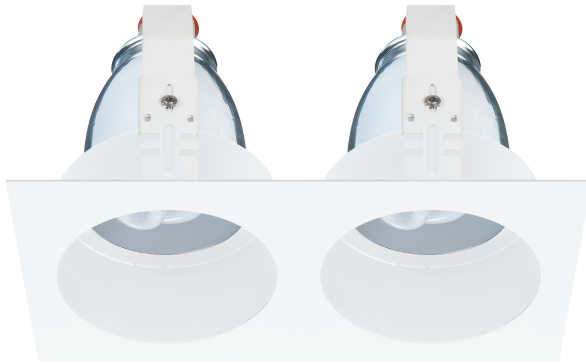

PROJECT : _____

SALE : _____

Lamptitude[®]
TURN ON YOUR ATTITUDE

Product

Dimension

Specification

ITEM CODE	:	SO-BOX-2B-WW-WW
SERIES	:	SO-BOX
BRAND	:	LAMPTITUDE
LAMP TYPE	:	COMPACT FLUORESCENT OR LED
LAMP BASE	:	2*E27 MAX 15W
DESCRIPTION	:	DOWNLIGHT
INSTALLATION	:	RECESSED DOWNLIGHT
MATERIAL	:	POWDER COATED ALUMINIUM
COLOR	:	WHITE
CONTROL GEAR	:	N/A
REFLECTOR	:	THE-SAND-BLASTER ALUMINIUM