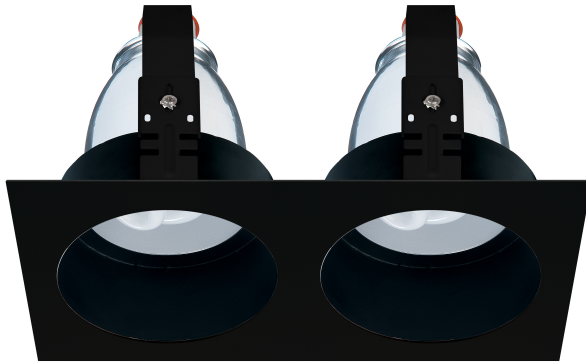

PROJECT : _____

SALE : _____

Lamptitude®
TURN ON YOUR ATTITUDE

Product

Dimension

Specification

ITEM CODE	:	SO-BOX-2B-BB-BB
SERIES	:	SO-BOX
BRAND	:	LAMPTITUDE
LAMP TYPE	:	COMPACT FLUORESCENT OR LED
LAMP BASE	:	2*E27 MAX 15W
DESCRIPTION	:	DOWNLIGHT
INSTALLATION	:	RECESSED DOWNLIGHT
MATERIAL	:	POWDER COATED ALUMINIUM
COLOR	:	BLACK
CONTROL GEAR	:	N/A
REFLECTOR	:	THE-SAND-BLASTER ALUMINIUM