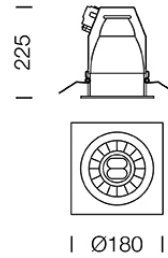

PROJECT : _____

SALE : _____

Lampitude®
TURN ON YOUR ATTITUDE

Product

Dimension

Specification

ITEM CODE	:	SO-BOX-1C-WW-WW
SERIES	:	SO-BOX
BRAND	:	LAMPTITUDE
LAMP TYPE	:	COMPACT FLUORESCENT OR LED
LAMP BASE	:	1*E27 MAX 20W
DESCRIPTION	:	DOWNLIGHT
INSTALLATION	:	RECESSED DOWNLIGHT
MATERIAL	:	POWDER COATED ALUMINIUM
COLOR	:	WHITE
CONTROL GEAR	:	N/A
REFLECTOR	:	THE SAND-BLASTER ALUMINIUM