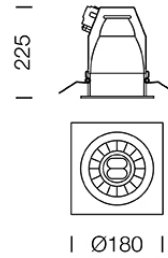

PROJECT : _____

SALE : _____

Lamptitude[®]
TURN ON YOUR ATTITUDE

Product

Dimension

Specification

ITEM CODE	:	SO-BOX-1C-BB-BB
SERIES	:	SO-BOX
BRAND	:	LAMPTITUDE
LAMP TYPE	:	COMPACT FLUORESCENT OR LED
LAMP BASE	:	1*E27 MAX 20W
DESCRIPTION	:	DOWNLIGHT
INSTALLATION	:	RECESSED DOWNLIGHT
MATERIAL	:	POWDER COATED ALUMINIUM
COLOR	:	BLACK
CONTROL GEAR	:	N/A
REFLECTOR	:	THE SAND-BLASTER ALUMINIUM